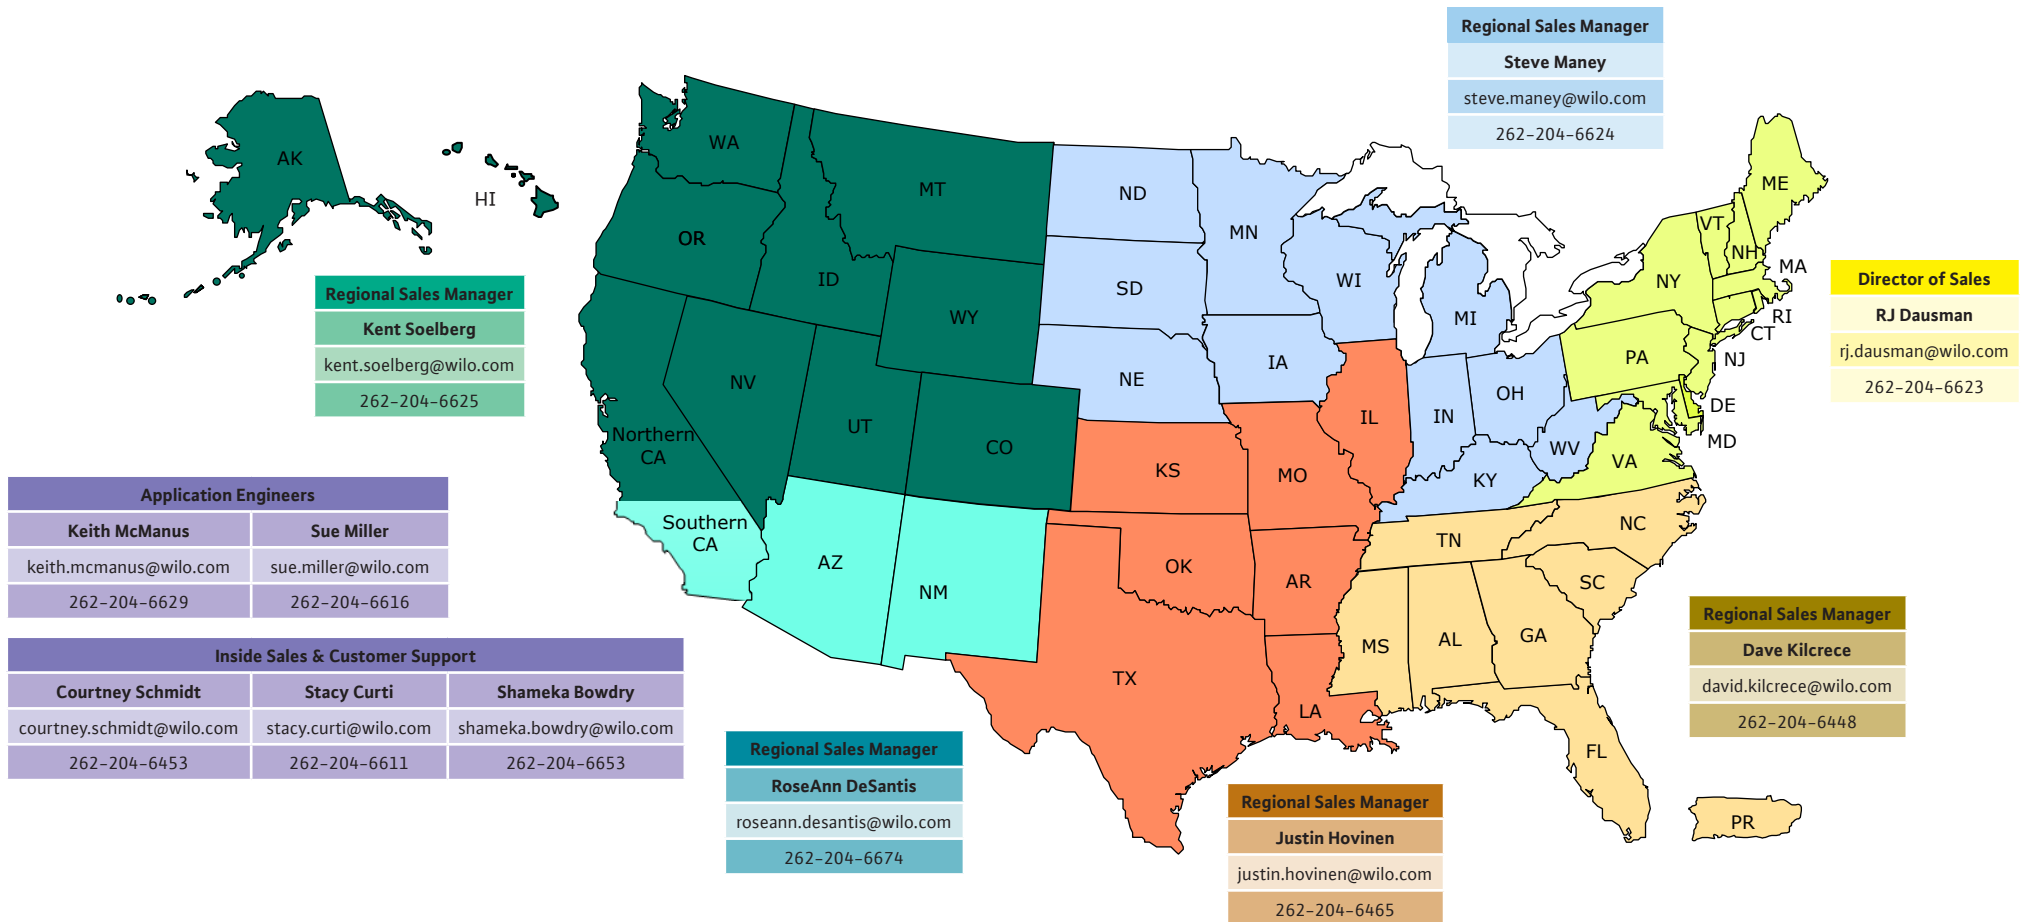

Wilo USA – Building Services Sales Territory Map

Inquiries	Contact	Email	Phone
Applications, New Installations, Retrofit & Pump Crossovers	Application Engineers	See contact chart above	See contact chart above
PO Submission		orders.us@wilo.com	
Order Status & Shipment Tracking	Inside Sales & Customer Support	See contact chart above	See contact chart above
Account Set-Up, Credit Management & Finance	Stephanie Schaeffer	stephanie.schaeffer@wilo.com	262-204-6763
Invoices & Accounts Receivable		ar.us@wilo.com	
Warranty & RGA Requests (Open new ticket or check ticket status)	www.wilowarranty.com		
Service, Startup & Warranty	Darren McGuire	darren.mcguire@wilo.com	262-204-6647
Intelliquip Support		intelliquip@wilo.com	
General Contact	WILO USA LLC	info.us@wilo.com	262-204-6600