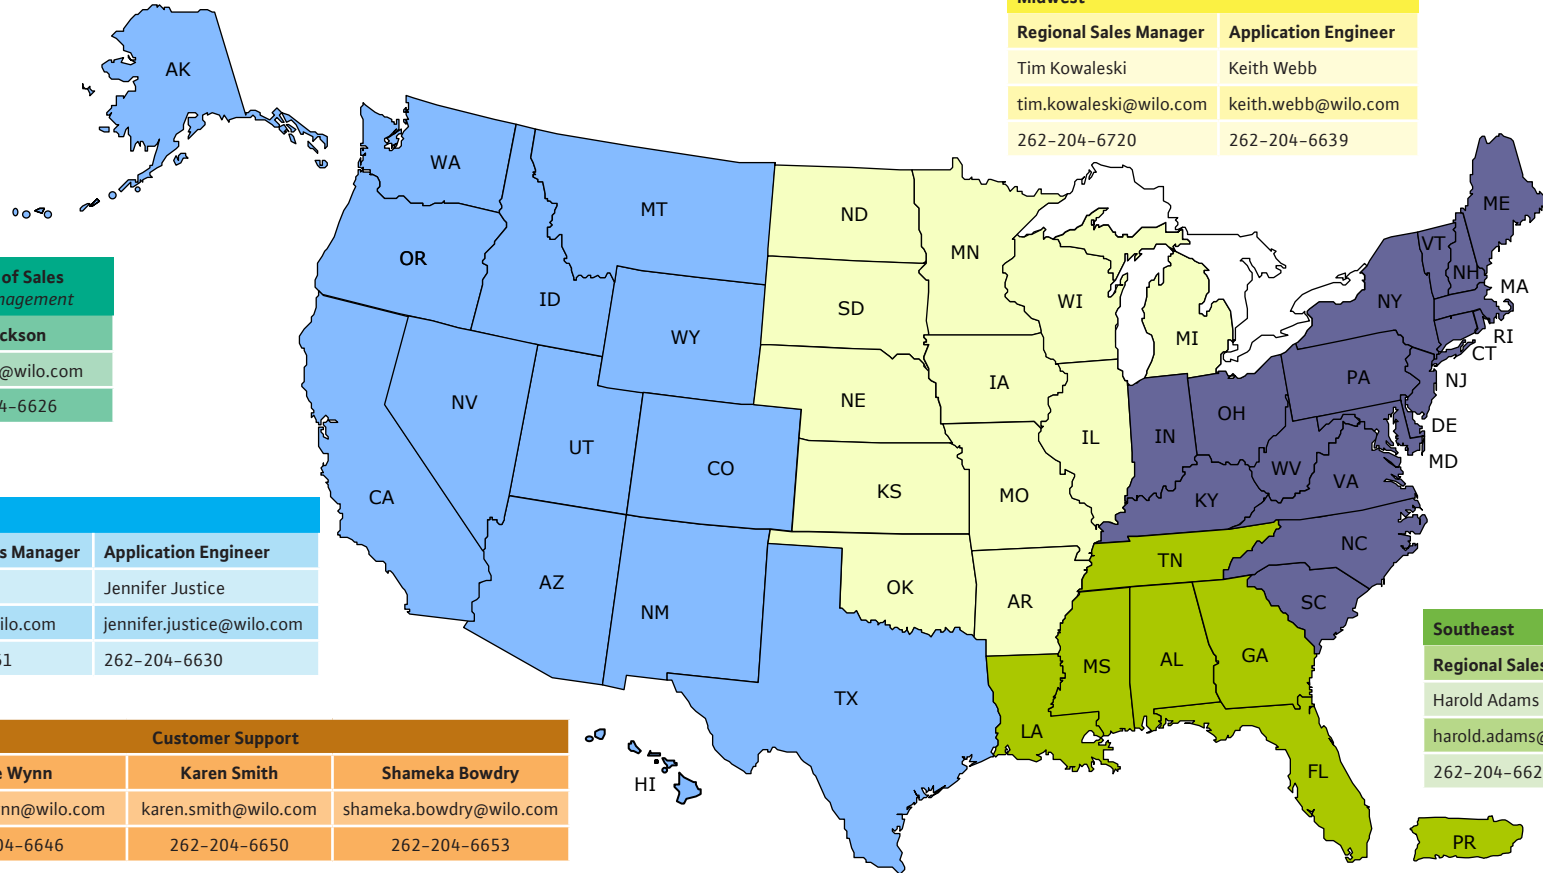

Wilo USA - Water Management Sales Territory Map

Midwest	
Regional Sales Manager	Application Engineer
Tim Kowaleski	Keith Webb
tim.kowaleski@wilo.com	keith.webb@wilo.com
262-204-6720	262-204-6639

Northeast	
Regional Sales Manager	Application Engineer
Jesse Nowacki	Ken Ayer
jesse.nowacki@wilo.com	ken.ayer@wilo.com
262-204-6628	262-204-6638